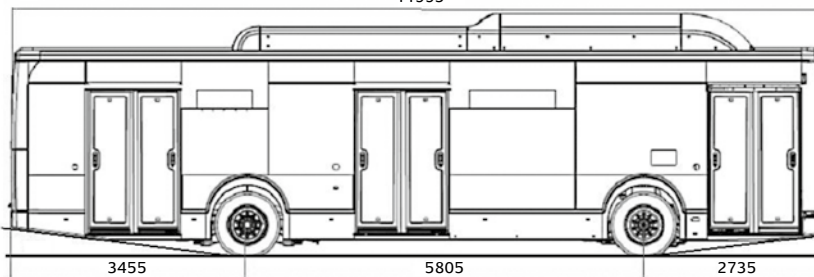

TEMSA

AVENUE CNG

TECHNICAL SPECIFICATIONS

AVENUE CNG
30 seats, 85 passengers

11995

CITY

AVENUE CNG

TECHNICAL SPECIFICATIONS

MODEL	AVENUE LF CNG
DIMENSIONS	
Overall length (mm)	11,995
Overall width (mm)	2,540
Overall height (mm)	3,540 (with tanks) / 3,000 (w/o tanks)
Overhang front / rear (mm)	2,740 / 3,440
WEIGHT	
Unladen weight (kg)	11,900
ENGINE	
Type	Cummins ISL gas EEV
Aspiration	Turbocharged & aftercooled
Displacement	8.9 L / 6 cylinders
Fuel system	Bosch motronik
Power	238 kW / 320 hp / 2,000 rpm
Torque	1,355 Nm / 1,300-1,400 rpm
EXHAUST AFTER TREATMENT	
	Cooled EGR & 3-way catalytic converter & 2nd muffler
GEARBOX	
Type	Allison T375 R automatic with retarder / Option: voith D864.5 E automatic with retarder
STEERING	
	Power assisted hydraulic / ZF 8098
BRAKES	
	Fully air dual line front & rear disc brakes / ABS / ASR
CHASSIS & BODY	
	Stainless steel space frame & composite outside panelling
FRONT AXLE	
Type & capacity (kg)	ZF RL 75 EC (independent) / 7,500
Suspension	2 air bellow / 2 shock absorber
REAR AXLE	
Type & capacity (kg)	ZF AV 132/80 / 11,500-13,000
Suspension	4 air bellow / 4 shock absorber
Ratio	5.71
ELECTRICS	
Network / battery / alternator	CAN-Bus (Siemens) / 24 V, 2 x 12 V 225 Ah / 28 V, 1 x 200 A Prestolite
TYRES & FUEL TANK	
Tyres / rims	275/70 R 22.5 / 8.25 x 22.5
Total CNG gas tank capacity (L)	4 x 320 = 1280 L (Type 3 Comp.)
Total gas volume (m³)	376 m³ or 300 L diesel
SEATS & PASSENGER CAPACITY	
	30 seats / 85 passengers
STANDARD EQUIPMENT	
ECAS • air conditioning (option) • Digital Destination Indicator (front, side, rear) • heated rear view mirrors • tiltable & adjustable steering column • defroster for windscreen & driver floorspace • single-glazed side & rear windows • wheelchair platform for 2nd door (manual)	