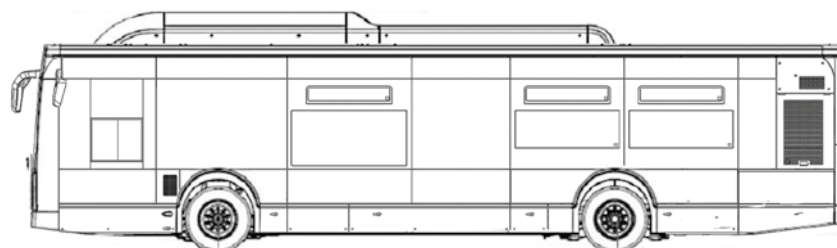

TEMSA

AVENUE CNG

TECHNICAL SPECIFICATIONS

AVENUE CNG
30 seats, 85 passengers

11995

CITY

AVENUE CNG

TECHNICAL SPECIFICATIONS

MODEL	AVENUE LF CNG
DIMENSIONS	
Overall length (mm)	11,995
Overall width (mm)	2,540
Overall height (mm)	3,540 (with tanks) / 3,000 (w/o tanks)
Overhang front / rear (mm)	2,740 / 3,440
WEIGHT	
Unladen weight (kg)	11,900
ENGINE	
Type	Cummins ISL gas EEV
Aspiration	Turbocharged & aftercooled
Displacement	8.9 L / 6 cylinders
Fuel system	Bosch motronik
Power	238 kW / 320 hp / 2,000 rpm
Torque	1,355 Nm / 1,300-1,400 rpm
EXHAUST AFTER TREATMENT	
	Cooled EGR & 3-way catalytic converter & 2nd muffler
GEARBOX	
Type	Allison T375 R automatic with retarder / Option: voith D864.5 E automatic with retarder
STEERING	
	Power assisted hydraulic / ZF 8098
BRAKES	
	Fully air dual line front & rear disc brakes / ABS / ASR
CHASSIS & BODY	
	Stainless steel space frame & composite outside panelling
FRONT AXLE	
Type & capacity (kg)	ZF RL 75 EC (independent) / 7,500
Suspension	2 air bellow / 2 shock absorber
REAR AXLE	
Type & capacity (kg)	ZF AV 132/80 / 11,500-13,000
Suspension	4 air bellow / 4 shock absorber
Ratio	5.71
ELECTRICS	
Network / battery / alternator	CAN-Bus (Siemens) / 24 V, 2 x 12 V 225 Ah / 28 V, 1 x 200 A Prestolite
TYRES & FUEL TANK	
Tyres / rims	275/70 R 22.5 / 8.25 x 22.5
Total CNG gas tank capacity (L)	4 x 320 = 1280 L (Type 3 Comp.)
Total gas volume (m³)	376 m³ or 300 L diesel
SEATS & PASSENGER CAPACITY	
	30 seats / 85 passengers
STANDARD EQUIPMENT	
ECAS • air conditioning (option) • Digital Destination Indicator (front, side, rear) • heated rear view mirrors • tiltable & adjustable steering column • defroster for windscreen & driver floorspace • single-glazed side & rear windows • wheelchair platform for 2nd door (manual)	