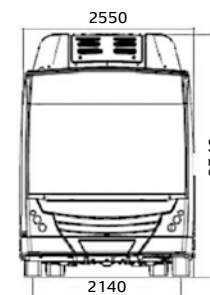

TEMSA

AVENUE CNG

TECHNICAL SPECIFICATIONS

AVENUE CNG
30 seats, 85 passengers

11995

CITY

AVENUE CNG

TECHNICAL SPECIFICATIONS

MODEL	AVENUE LF CNG
DIMENSIONS	
Overall length (mm)	11,995
Overall width (mm)	2,540
Overall height (mm)	3,540 (with tanks) / 3,000 (w/o tanks)
Overhang front / rear (mm)	2,740 / 3,440
WEIGHT	
Unladen weight (kg)	11,900
ENGINE	
Type	Cummins ISL gas EEV
Aspiration	Turbocharged & aftercooled
Displacement	8.9 L / 6 cylinders
Fuel system	Bosch motronik
Power	238 kW / 320 hp / 2,000 rpm
Torque	1,355 Nm / 1,300-1,400 rpm
EXHAUST AFTER TREATMENT	
	Cooled EGR & 3-way catalytic converter & 2nd muffler
GEARBOX	
Type	Allison T375 R automatic with retarder / Option: voith D864.5 E automatic with retarder
STEERING	
	Power assisted hydraulic / ZF 8098
BRAKES	
	Fully air dual line front & rear disc brakes / ABS / ASR
CHASSIS & BODY	
	Stainless steel space frame & composite outside panelling
FRONT AXLE	
Type & capacity (kg)	ZF RL 75 EC (independent) / 7,500
Suspension	2 air bellow / 2 shock absorber
REAR AXLE	
Type & capacity (kg)	ZF AV 132/80 / 11,500-13,000
Suspension	4 air bellow / 4 shock absorber
Ratio	5.71
ELECTRICS	
Network / battery / alternator	CAN-Bus (Siemens) / 24 V, 2 x 12 V 225 Ah / 28 V, 1 x 200 A Prestolite
TYRES & FUEL TANK	
Tyres / rims	275/70 R 22.5 / 8.25 x 22.5
Total CNG gas tank capacity (L)	4 x 320 = 1280 L (Type 3 Comp.)
Total gas volume (m³)	376 m³ or 300 L diesel
SEATS & PASSENGER CAPACITY	
	30 seats / 85 passengers
STANDARD EQUIPMENT	
ECAS • air conditioning (option) • Digital Destination Indicator (front, side, rear) • heated rear view mirrors • tiltable & adjustable steering column • defroster for windscreen & driver floorspace • single-glazed side & rear windows • wheelchair platform for 2nd door (manual)	