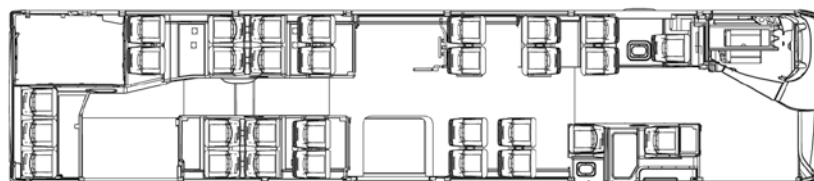

TEMSA

AVENUE CNG

TECHNICAL SPECIFICATIONS

AVENUE CNG
30 seats, 85 passengers