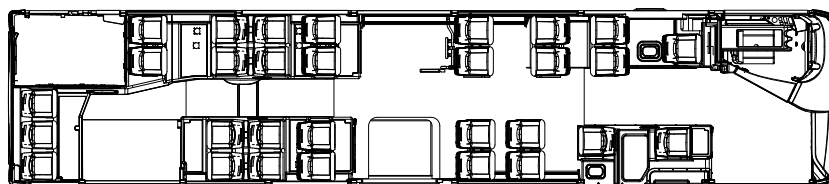

TEMSA

AVENUE HYBRID

TECHNICAL SPECIFICATIONS

AVENUE HYBRID

30 seats, 86 passengers

CITY

AVENUE LOW-FLOOR HYBRID

TECHNICAL SPECIFICATIONS

MODEL	AVENUE LF HYBRID
DIMENSIONS	
Overall length (mm)	11,995
Overall width (mm)	2,550
Overall height (mm)	3,490 (with capacitor)
Overhang front / rear (mm)	2,740 / 3,440
WEIGHT	
Unladen weight (kg)	11,500
ENGINE	
Type	Cummins ISB 6.7e5 OBD 2
Aspiration	Turbocharged & aftercooled
Displacement	6.7 L / 6 cylinders
Fuel system	Bosch HPRC
Power	184 kW / 250 hp / 2,300 rpm
Torque	1,020 Nm / 1,500 rpm
HYBRID SYSTEM	
Type	Siemens ELFA System / Series hybrid
Electric Motors / Generator	2 x 85 kW Asynchronous / 145 kW Permanent Magnet
Energy Storage	UltraCapacitor 0.6 kWhr 720 V
EXHAUST AFTER TREATMENT	
	SCR (Selective Catalytic Reduction)
GEARBOX	
Type	Constant ratio 4:1
STEERING	
	Power assisted hydraulic ZF 8098
BRAKES	
	Fully air dual line front & rear disc brakes / ABS / ASR
CHASSIS & BODY	
	Stainless steel space frame & composite outside panelling
FRONT AXLE	
Type & capacity (kg)	ZF RL 75 EC (independent) / 7,500
Suspension	2 air bellow / 2 shock absorber
REAR AXLE	
Type & capacity (kg)	ZF AV 132/80 / 12,000
Suspension	4 air bellow / 4 shock absorber
Ratio	5.74
ELECTRICS	
Network / battery	CAN-Bus (Conti-Tech) / 24V, 2 x 12 V 225 Ah
TYRES & FUEL TANK	
Tyres / rims	275/70 R 22.5 - 8.25 x 22.5
Fuel tank / Adblue tank capacity	270 L / 35 L
SEATS & PASSENGER CAPACITY	
	30 seats / 86 passengers
STANDARD EQUIPMENT	
ECAS • air conditioning (option) • Digital Destination Indicator (front, side, rear) • heated rear view mirrors • tiltable & adjustable steering column • defroster for windscreen & driver floorspace • single-glazed side & rear windows • wheelchair platform	