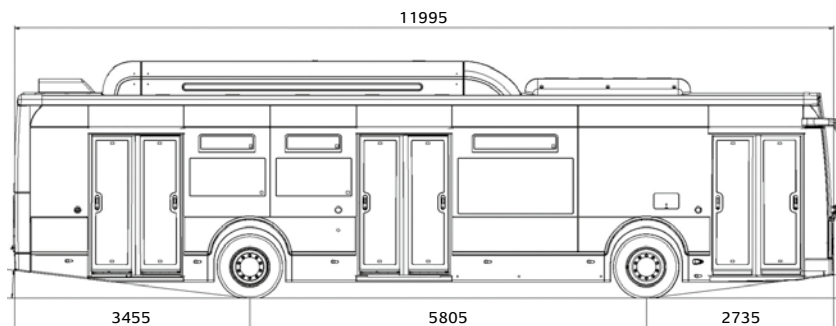

TEMSA

AVENUE HYBRID

TECHNICAL SPECIFICATIONS

AVENUE HYBRID

30 seats, 86 passengers

CITY

AVENUE LOW-FLOOR HYBRID

TECHNICAL SPECIFICATIONS

MODEL	AVENUE LF HYBRID
DIMENSIONS	
Overall length (mm)	11,995
Overall width (mm)	2,550
Overall height (mm)	3,490 (with capacitor)
Overhang front / rear (mm)	2,740 / 3,440
WEIGHT	
Unladen weight (kg)	11,500
ENGINE	
Type	Cummins ISB 6.7e5 OBD 2
Aspiration	Turbocharged & aftercooled
Displacement	6.7 L / 6 cylinders
Fuel system	Bosch HPRC
Power	184 kW / 250 hp / 2,300 rpm
Torque	1,020 Nm / 1,500 rpm
HYBRID SYSTEM	
Type	Siemens ELFA System / Series hybrid
Electric Motors / Generator	2 x 85 kW Asynchronous / 145 kW Permanent Magnet
Energy Storage	UltraCapacitor 0.6 kWhr 720 V
EXHAUST AFTER TREATMENT	
	SCR (Selective Catalytic Reduction)
GEARBOX	
Type	Constant ratio 4:1
STEERING	
	Power assisted hydraulic ZF 8098
BRAKES	
	Fully air dual line front & rear disc brakes / ABS / ASR
CHASSIS & BODY	
	Stainless steel space frame & composite outside panelling
FRONT AXLE	
Type & capacity (kg)	ZF RL 75 EC (independent) / 7,500
Suspension	2 air bellow / 2 shock absorber
REAR AXLE	
Type & capacity (kg)	ZF AV 132/80 / 12,000
Suspension	4 air bellow / 4 shock absorber
Ratio	5.74
ELECTRICS	
Network / battery	CAN-Bus (Conti-Tech) / 24V, 2 x 12 V 225 Ah
TYRES & FUEL TANK	
Tyres / rims	275/70 R 22.5 - 8.25 x 22.5
Fuel tank / Adblue tank capacity	270 L / 35 L
SEATS & PASSENGER CAPACITY	
	30 seats / 86 passengers
STANDARD EQUIPMENT	
ECAS • air conditioning (option) • Digital Destination Indicator (front, side, rear) • heated rear view mirrors • tiltable & adjustable steering column • defroster for windscreen & driver floorspace • single-glazed side & rear windows • wheelchair platform	