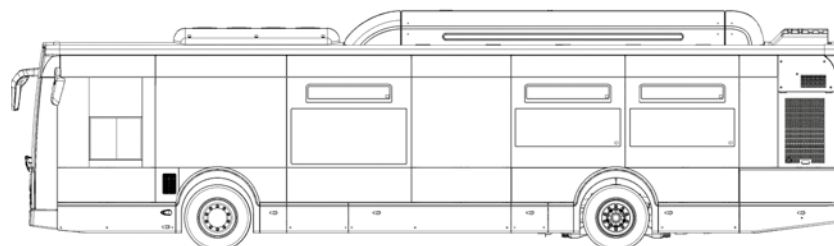

TEMSA

AVENUE HYBRID

TECHNICAL SPECIFICATIONS

AVENUE HYBRID

30 seats, 86 passengers

CITY

AVENUE LOW-FLOOR HYBRID

TECHNICAL SPECIFICATIONS

MODEL	AVENUE LF HYBRID
DIMENSIONS	
Overall length (mm)	11,995
Overall width (mm)	2,550
Overall height (mm)	3,490 (with capacitor)
Overhang front / rear (mm)	2,740 / 3,440
WEIGHT	
Unladen weight (kg)	11,500
ENGINE	
Type	Cummins ISB 6.7e5 OBD 2
Aspiration	Turbocharged & aftercooled
Displacement	6.7 L / 6 cylinders
Fuel system	Bosch HPRC
Power	184 kW / 250 hp / 2,300 rpm
Torque	1,020 Nm / 1,500 rpm
HYBRID SYSTEM	
Type	Siemens ELFA System / Series hybrid
Electric Motors / Generator	2 x 85 kW Asynchronous / 145 kW Permanent Magnet
Energy Storage	UltraCapacitor 0.6 kWhr 720 V
EXHAUST AFTER TREATMENT	
	SCR (Selective Catalytic Reduction)
GEARBOX	
Type	Constant ratio 4:1
STEERING	
	Power assisted hydraulic ZF 8098
BRAKES	
	Fully air dual line front & rear disc brakes / ABS / ASR
CHASSIS & BODY	
	Stainless steel space frame & composite outside panelling
FRONT AXLE	
Type & capacity (kg)	ZF RL 75 EC (independent) / 7,500
Suspension	2 air bellow / 2 shock absorber
REAR AXLE	
Type & capacity (kg)	ZF AV 132/80 / 12,000
Suspension	4 air bellow / 4 shock absorber
Ratio	5.74
ELECTRICS	
Network / battery	CAN-Bus (Conti-Tech) / 24V, 2 x 12 V 225 Ah
TYRES & FUEL TANK	
Tyres / rims	275/70 R 22.5 - 8.25 x 22.5
Fuel tank / Adblue tank capacity	270 L / 35 L
SEATS & PASSENGER CAPACITY	
	30 seats / 86 passengers
STANDARD EQUIPMENT	
ECAS • air conditioning (option) • Digital Destination Indicator (front, side, rear) • heated rear view mirrors • tiltable & adjustable steering column • defroster for windscreen & driver floorspace • single-glazed side & rear windows • wheelchair platform	