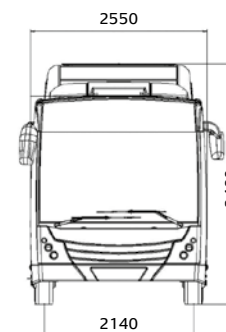

TEMSA

AVENUE HYBRID

TECHNICAL SPECIFICATIONS

AVENUE HYBRID

30 seats, 86 passengers

CITY

AVENUE LOW-FLOOR HYBRID

TECHNICAL SPECIFICATIONS

MODEL	AVENUE LF HYBRID
DIMENSIONS	
Overall length (mm)	11,995
Overall width (mm)	2,550
Overall height (mm)	3,490 (with capacitor)
Overhang front / rear (mm)	2,740 / 3,440
WEIGHT	
Unladen weight (kg)	11,500
ENGINE	
Type	Cummins ISB 6.7e5 OBD 2
Aspiration	Turbocharged & aftercooled
Displacement	6.7 L / 6 cylinders
Fuel system	Bosch HPRC
Power	184 kW / 250 hp / 2,300 rpm
Torque	1,020 Nm / 1,500 rpm
HYBRID SYSTEM	
Type	Siemens ELFA System / Series hybrid
Electric Motors / Generator	2 x 85 kW Asynchronous / 145 kW Permanent Magnet
Energy Storage	UltraCapacitor 0.6 kWhr 720 V
EXHAUST AFTER TREATMENT	
	SCR (Selective Catalytic Reduction)
GEARBOX	
Type	Constant ratio 4:1
STEERING	
	Power assisted hydraulic ZF 8098
BRAKES	
	Fully air dual line front & rear disc brakes / ABS / ASR
CHASSIS & BODY	
	Stainless steel space frame & composite outside panelling
FRONT AXLE	
Type & capacity (kg)	ZF RL 75 EC (independent) / 7,500
Suspension	2 air bellow / 2 shock absorber
REAR AXLE	
Type & capacity (kg)	ZF AV 132/80 / 12,000
Suspension	4 air bellow / 4 shock absorber
Ratio	5.74
ELECTRICS	
Network / battery	CAN-Bus (Conti-Tech) / 24V, 2 x 12 V 225 Ah
TYRES & FUEL TANK	
Tyres / rims	275/70 R 22.5 - 8.25 x 22.5
Fuel tank / Adblue tank capacity	270 L / 35 L
SEATS & PASSENGER CAPACITY	
	30 seats / 86 passengers
STANDARD EQUIPMENT	
ECAS • air conditioning (option) • Digital Destination Indicator (front, side, rear) • heated rear view mirrors • tiltable & adjustable steering column • defroster for windscreen & driver floorspace • single-glazed side & rear windows • wheelchair platform	